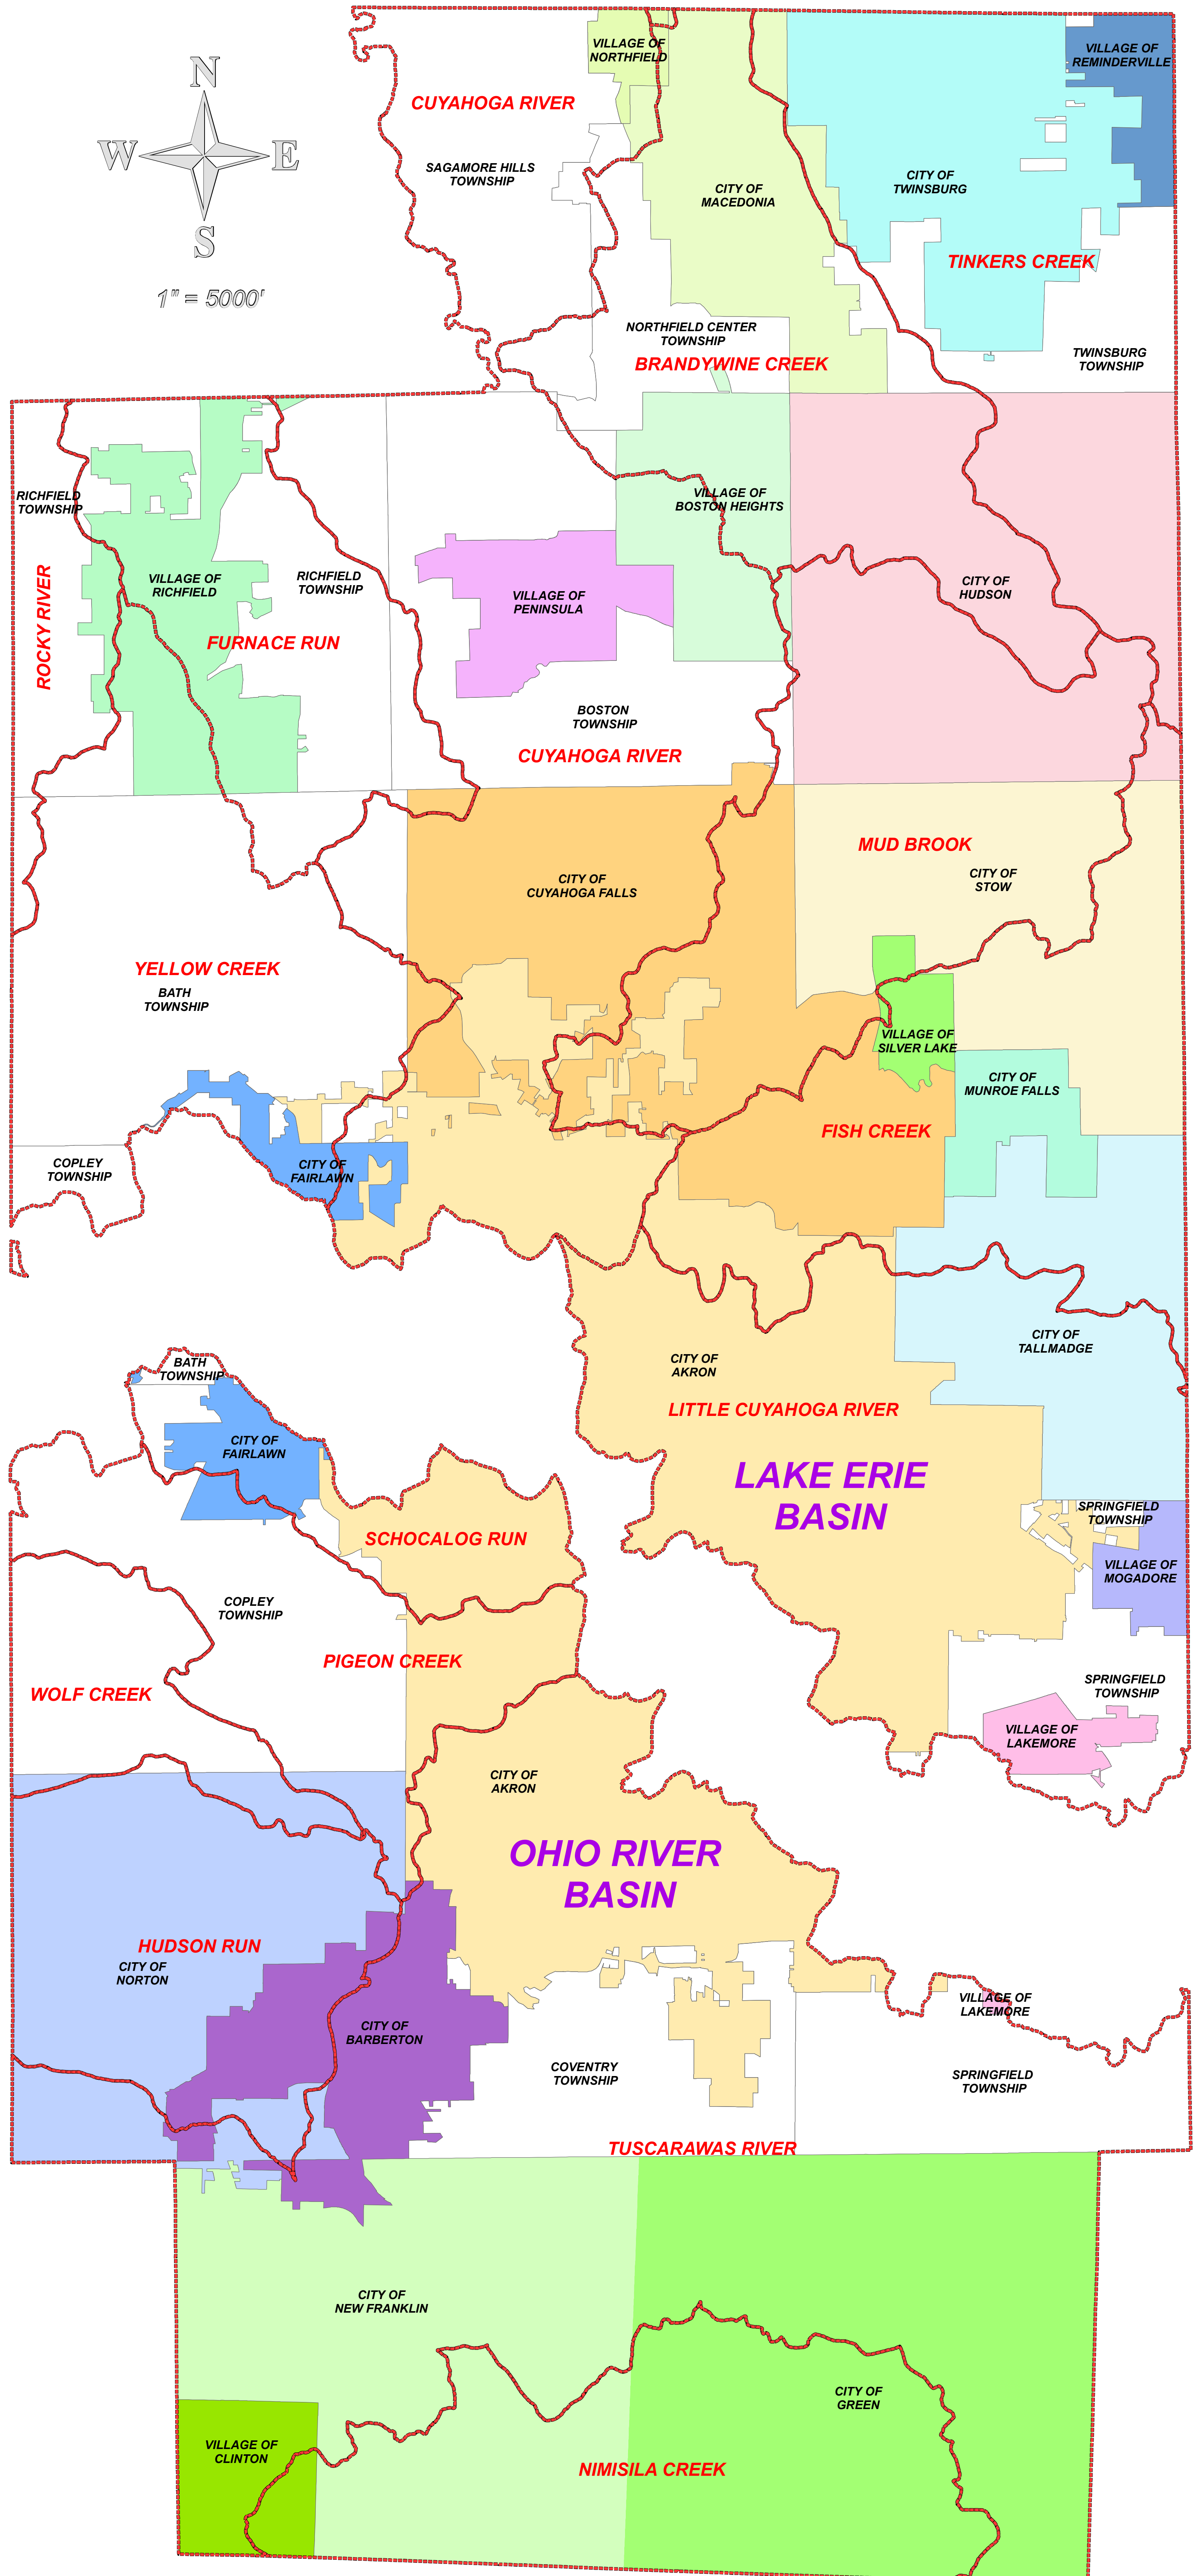

Northern Summit County - Lake Erie Basin Communities *

Sagamore Hills Township
 Village of Northfield
 Northfield Center Township
 City of Macedonia
 City of Twinsburg
 Twinsburg Township
 Village of Reminderville
 Richfield Township
 Village of Richfield
 Boston Township
 Village of Peninsula
 Village of Boston Heights
 City of Hudson
Bath Township
 City of Cuyahoga Falls
 City of Stow
 Village of Silver Lake
 City of Munroe Falls
Copley Township
City of Fairlawn
City of Akron
 City of Tallmadge
Springfield Township
Village of Lakemore
 Village of Mogadore

Southern Summit County - Ohio River Basin Communities*

Copley Township
Bath Township
City of Fairlawn
City of Akron
 City of Norton
 City of Barberton
 Coventry Township
Springfield Township
Village of Lakemore
 City of New Franklin
 City of Green
 Village of Clinton

SUMMIT COUNTY WATERSHED BASINS

* Communities in bold type indicates presence in both Lake Erie and Ohio River Basins